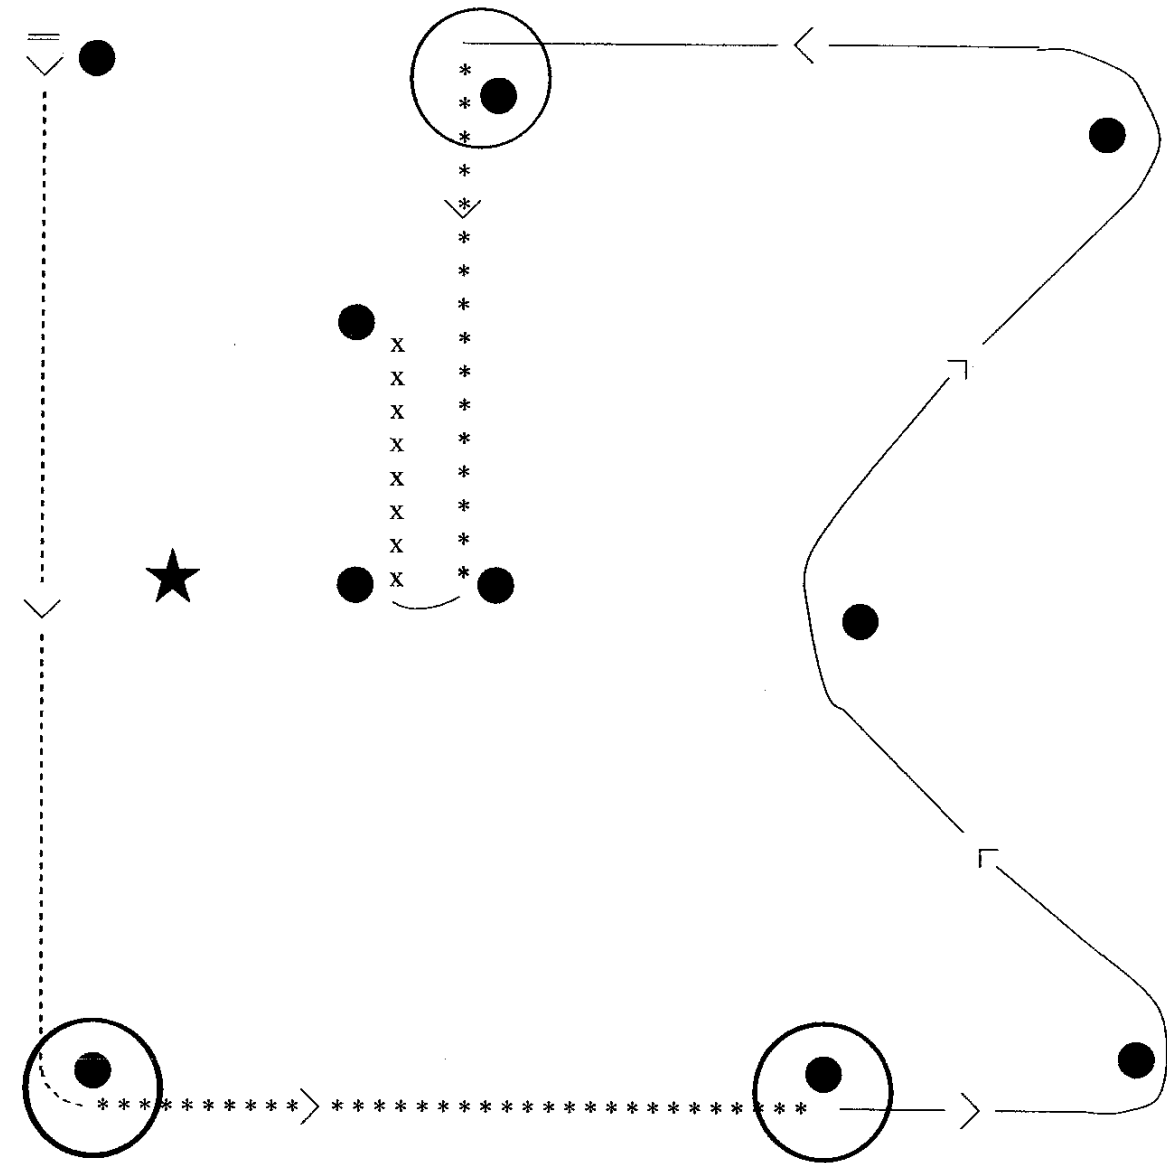

IGRA HORSEMANSHIP PATTERN

- = Start
- > Direction
- Visible Barrel, Cone, Bucket or Pole
- Recommended Change Area
- ★ Camera Position
- Walk
- ***** Trot
- Lope
- XXXXXXXXXXXXXXXX Backing